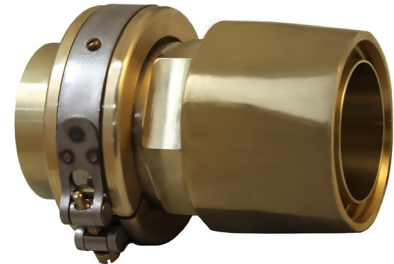

Republic Brass Sales, Inc.
 619.229.8304
 6566 Federal Blvd
 Lemon Grove, CA 91945
 www.republicbrasssales.com

STRAIGHT MEDIUM PRESSURE HOSE FITTINGS

Specification: MIL-F-24787
 Pressure Rating: 350-3000 PSI

Intended for use with
 the following hose:

- MIL-H-24136/3
- MIL-H-24136/10
- MIL-H-24136/12
- USCG, SAE J1942

411-RBS

FC9423-RBS

190016-RBS

190911-RBS

AVAILABLE ALLOYS: STAINLESS STEEL 316 (-259), BRASS (-B),
 ALUMINUM BRONZE (-188), MONEL (4-)

BASE PART NUMBER	1/4"	3/8"	1/2"	5/8"	3/4"	1"	1 1/4"	1 1/2"	2"	2 1/2"	3"
	-4	-6	-8	-10	-12	-16	-20	-24	-32	-40	-48
411-RBS SAE 37° FLARE SWIVEL (JIC)	X	X	X	X	X	X	X	X	X		
190911-RBS MALE O RING SEAL (CPV)		X	X	X	X	X	X	X	X		
190109-RBS ANSI 150# FLANGE			X		X	X	X	X	X	X	
190016-RBS MIL-F-20042 FLANGE			X		X	X	X	X	X	X	
FC9423-RBS MALE SIL-BRAZE SPLIT CLAMP							X	X	X	X	X
FC9424-RBS FEMALE SIL-BRAZE SPLIT CLAMP							X	X	X	X	X