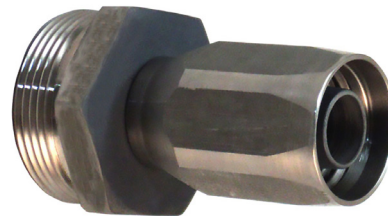

Republic Brass Sales, Inc.
 619.229.8304
 6566 Federal Blvd
 Lemon Grove, CA 91945
 www.republicbrasssales.com

STRAIGHT MEDIUM PRESSURE HOSE FITTINGS

Specification: MIL-F-24787
 Pressure Rating: 350-3000 PSI

Intended for use with
 the following hose:

- MIL-H-24136/3
- MIL-H-24136/10
- MIL-H-24136/12
- USCG, SAE J1942

411-RBS

FC9423-RBS

190016-RBS

190911-RBS

AVAILABLE ALLOYS: STAINLESS STEEL 316 (-259), BRASS (-B),
 ALUMINUM BRONZE (-188), MONEL (4-)

BASE PART NUMBER	1/4"	3/8"	1/2"	5/8"	3/4"	1"	1 1/4"	1 1/2"	2"	2 1/2"	3"
	-4	-6	-8	-10	-12	-16	-20	-24	-32	-40	-48
411-RBS SAE 37° FLARE SWIVEL (JIC)	X	X	X	X	X	X	X	X	X		
190911-RBS MALE O RING SEAL (CPV)		X	X	X	X	X	X	X	X		
190109-RBS ANSI 150# FLANGE			X		X	X	X	X	X	X	
190016-RBS MIL-F-20042 FLANGE			X		X	X	X	X	X	X	
FC9423-RBS MALE SIL-BRAZE SPLIT CLAMP							X	X	X	X	X
FC9424-RBS FEMALE SIL-BRAZE SPLIT CLAMP							X	X	X	X	X